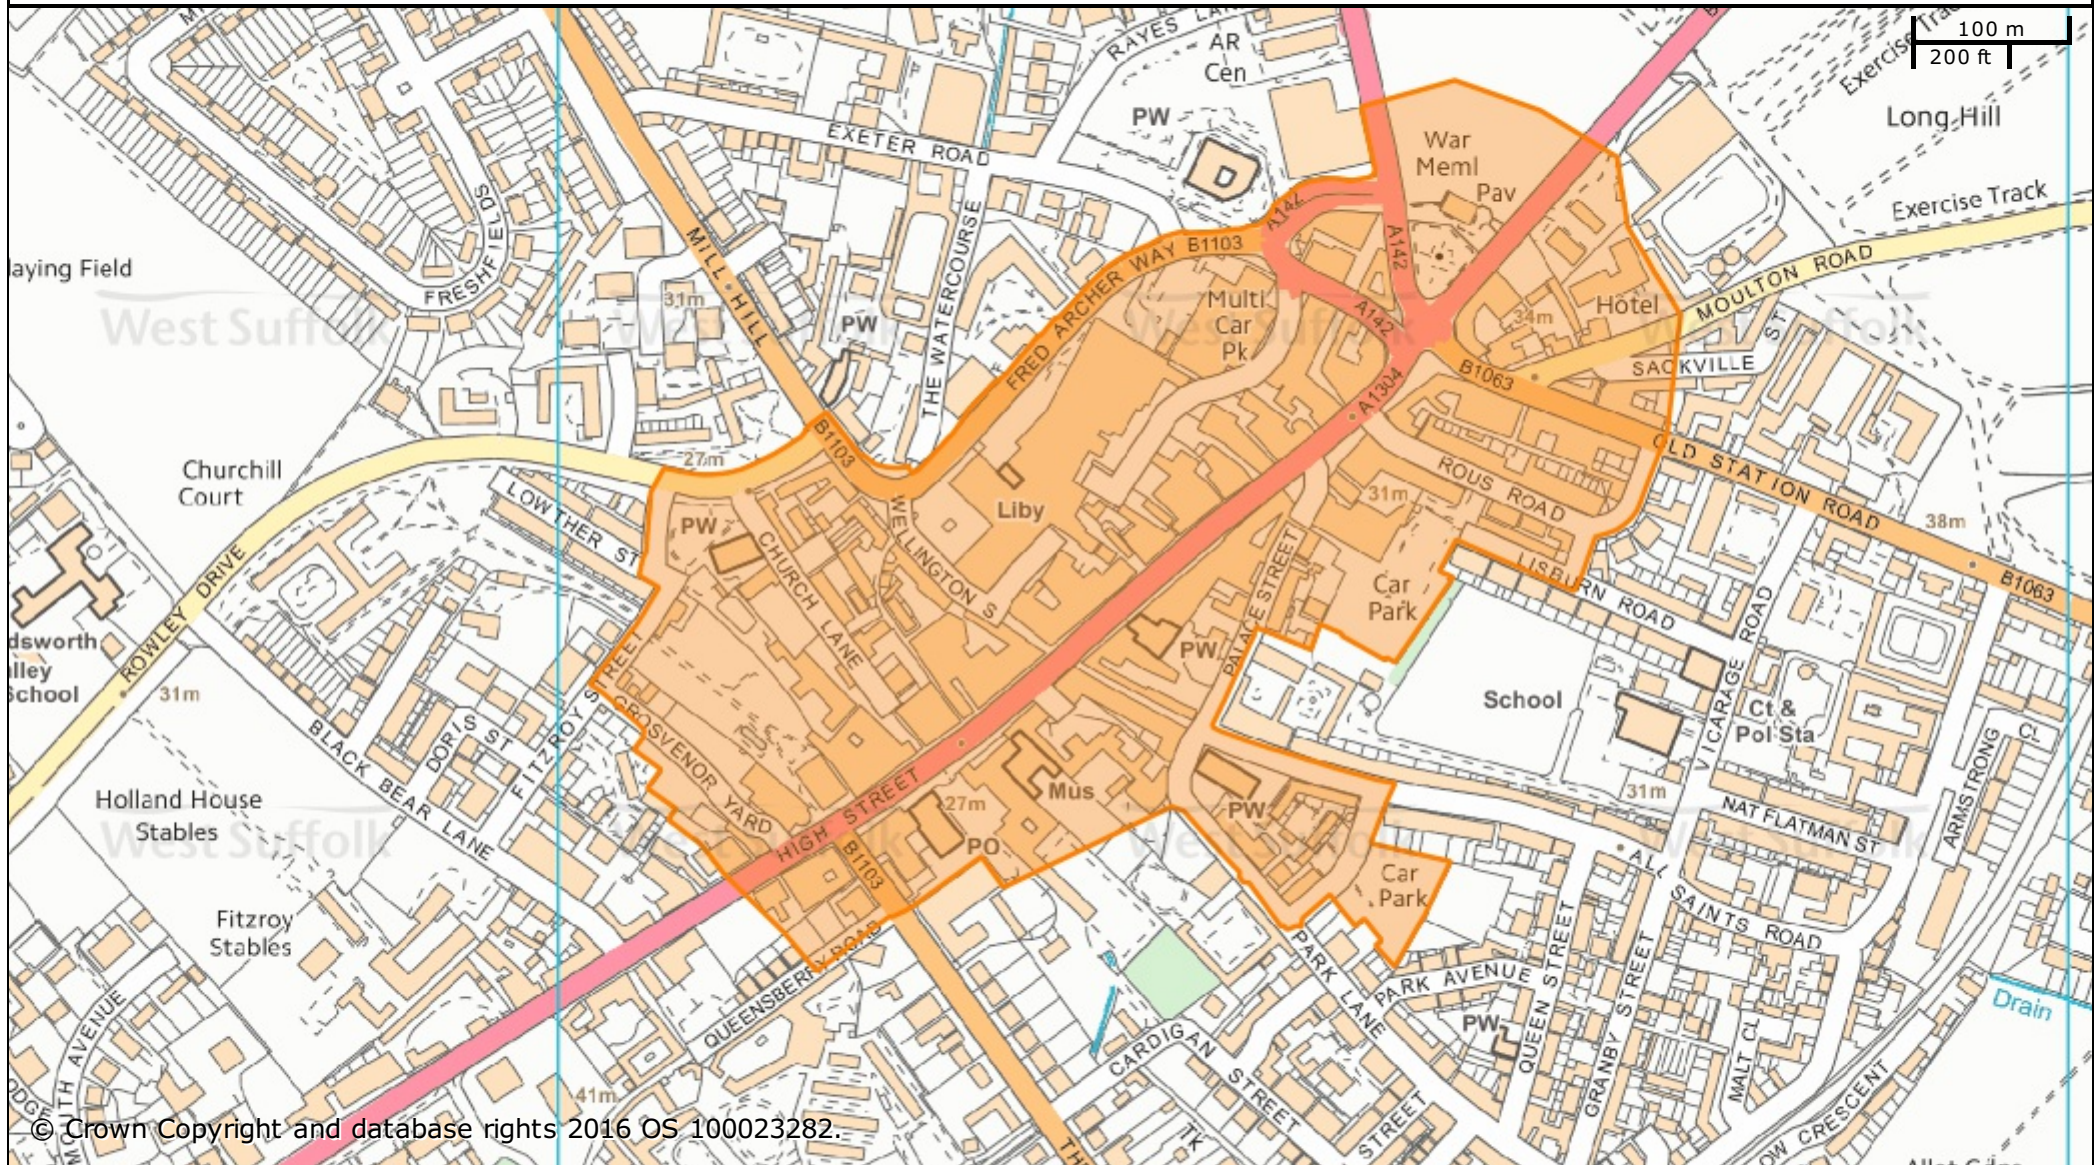

Newmarket PSPO RESTRICTED AREA

© Crown Copyright and database rights 2016 OS 100023282.

St Edmundsbury BC
Western Way
Bury St Edmunds
IP33 3YU
01284 763233

Forest Heath & St Edmundsbury councils
West Suffolk
working together
www.westsuffolk.gov.uk

Forest Heath DC
College Heath Road
Mildenhall
IP28 7EY
01638 719000

Scale: 1:5000

Printed on: 15/12/2016 at 17:10 PM by cflitner

© Crown Copyright and database rights 2016
OS 100023282/100019675.